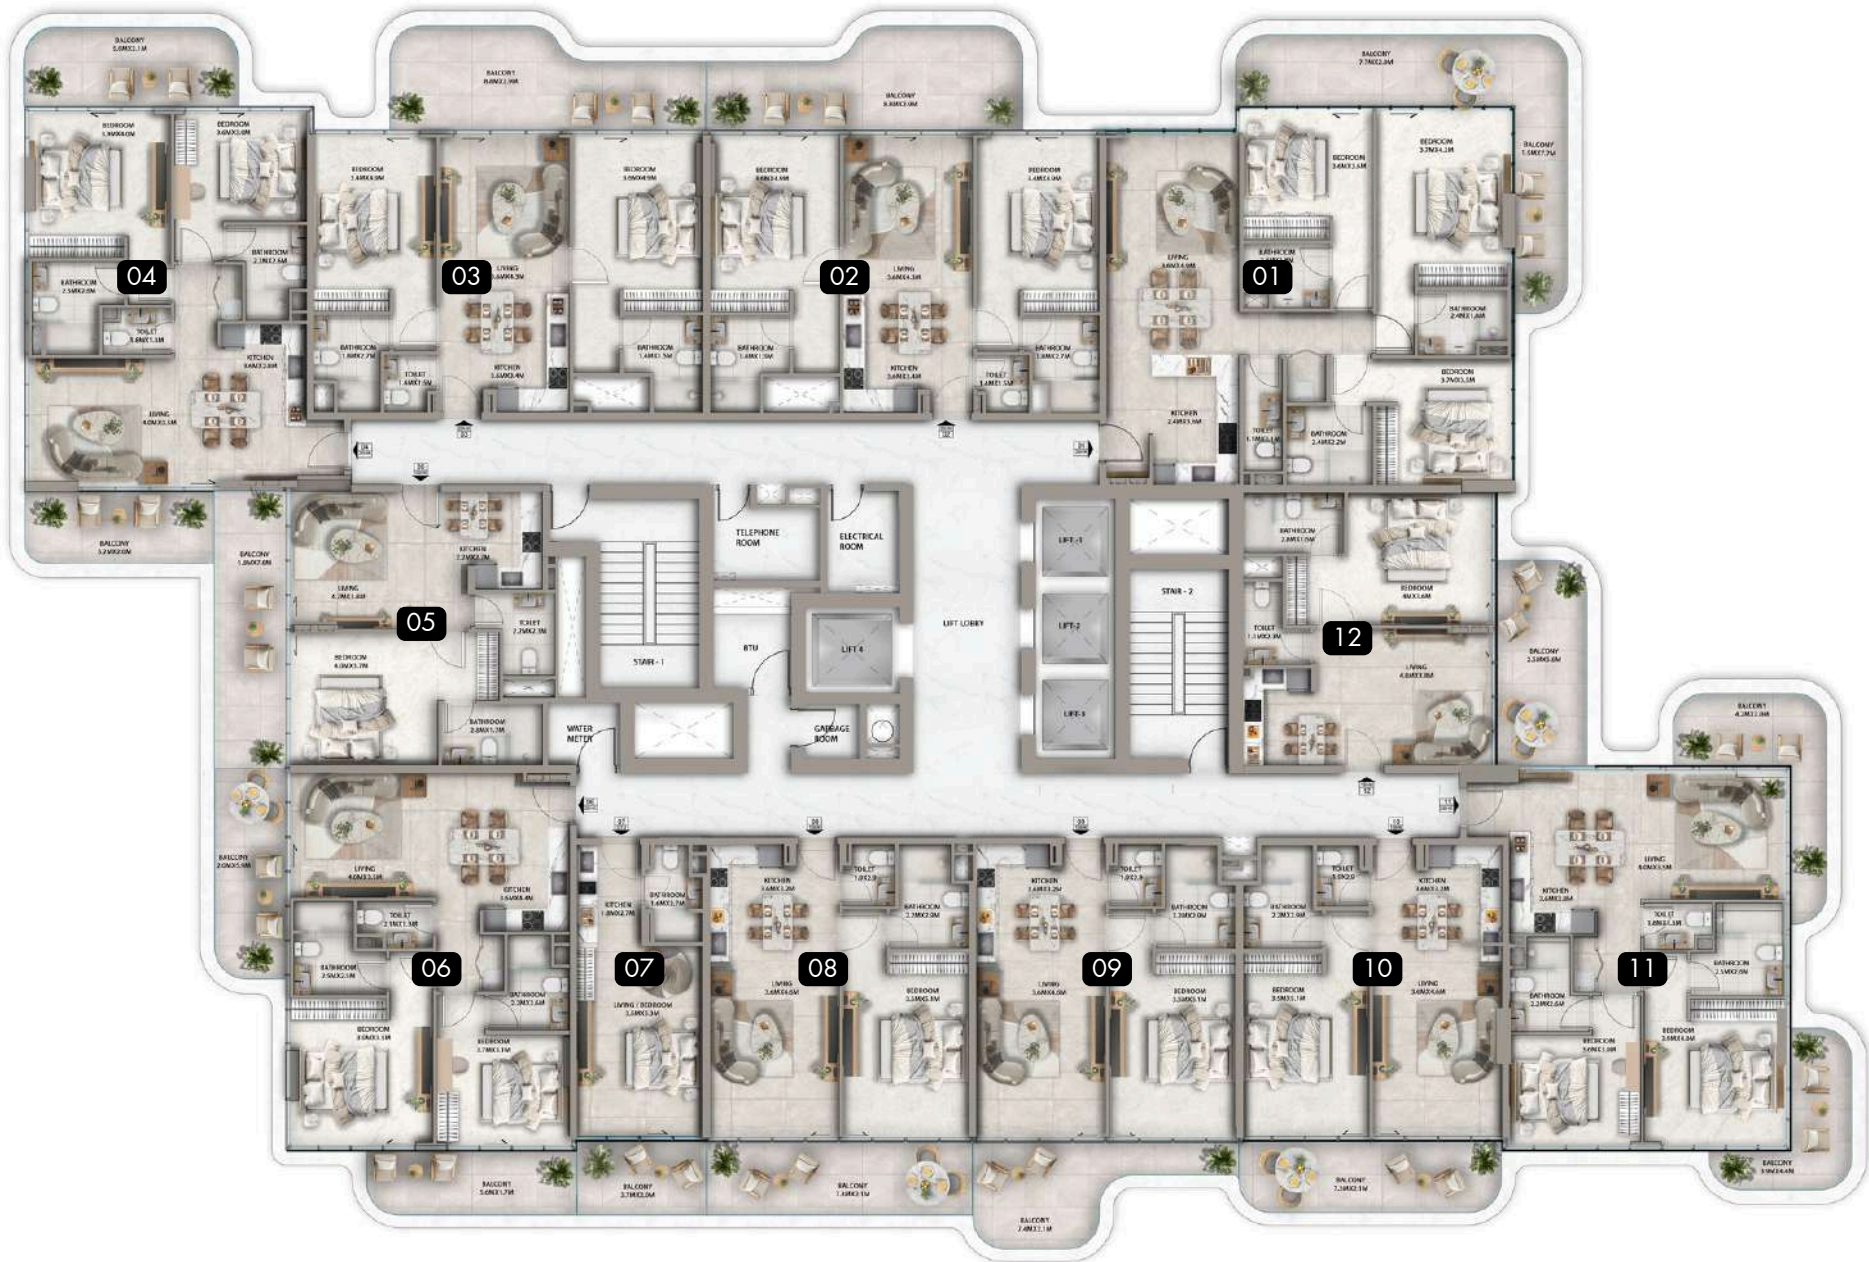

15TH FLOOR PLAN