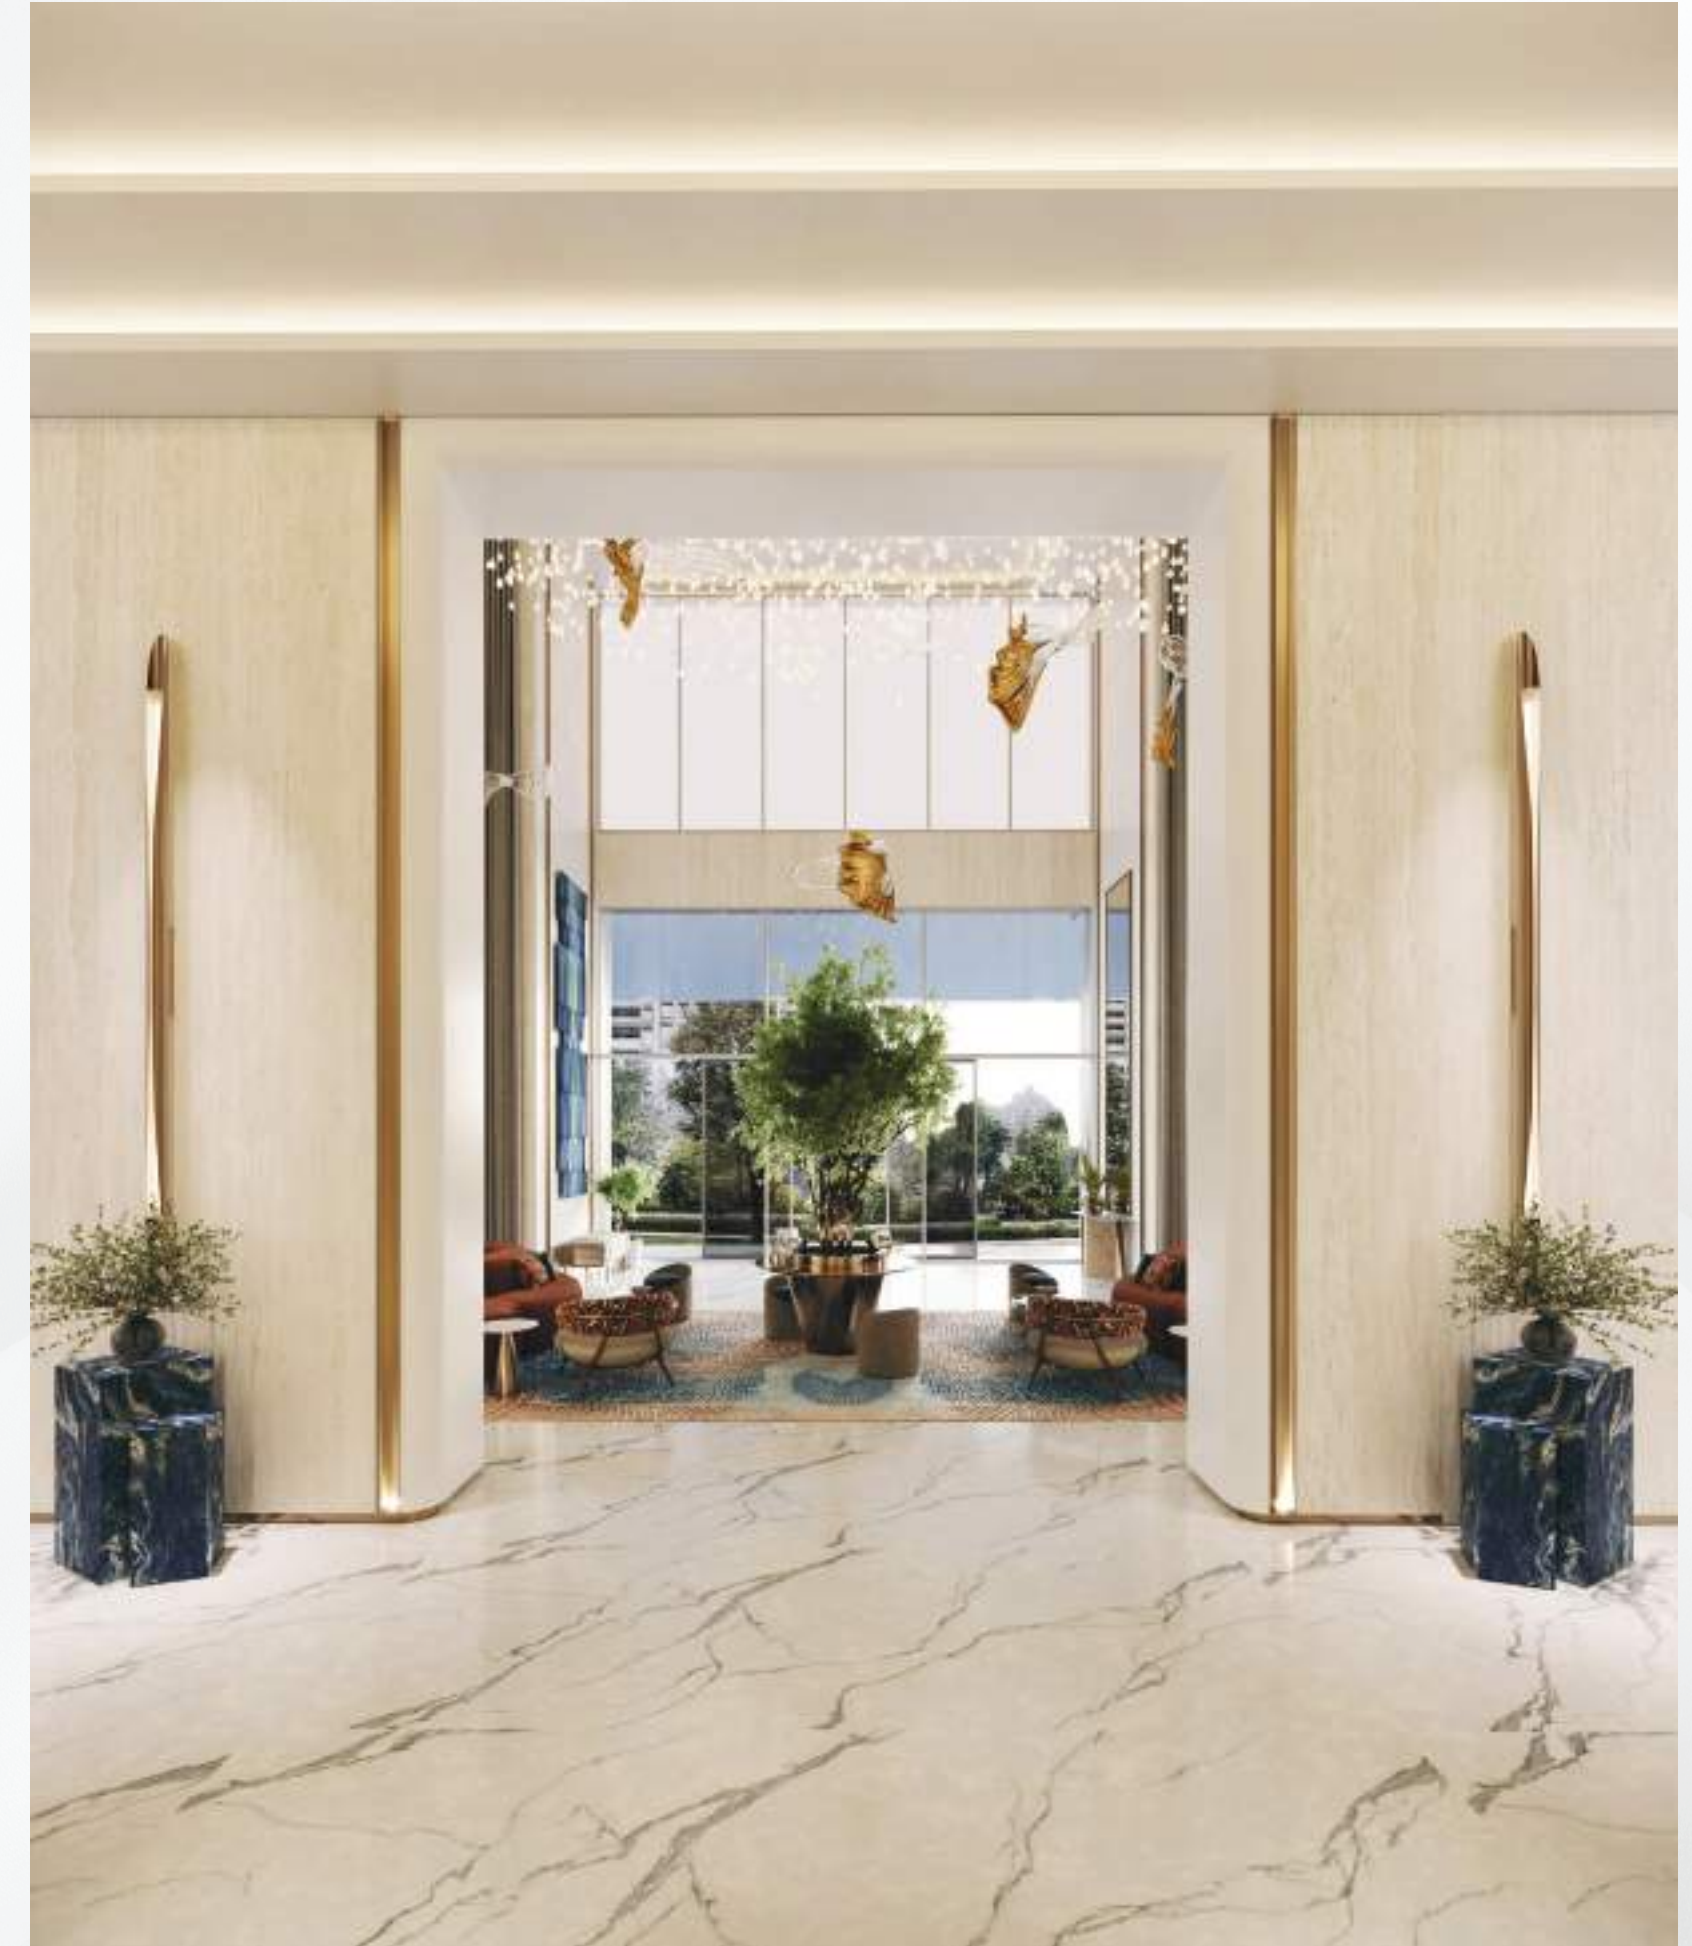

Miele

GESSI®

Villeroy & Boch
1748

alex

A ROYAL ENTRANCE

Experience the interiors of Beach Walk Grand 2 by Imtiaz, shaped by elegance and clarity. Each residence is fully furnished with custom-designed pieces, soft textures, and light-filled layouts, where every detail reflects a calm, contemporary sophistication made for modern coastal living.

AN INGRESS TO ELEVATED LIVING

*At Beach Walk Grand 2 by Imtiaz, every amenity is thoughtfully designed to enrich daily life.
The luxurious lobby welcomes with elegance and warmth, serving as an inviting hub to connect,
unwind, and embrace an elevated coastal lifestyle.*