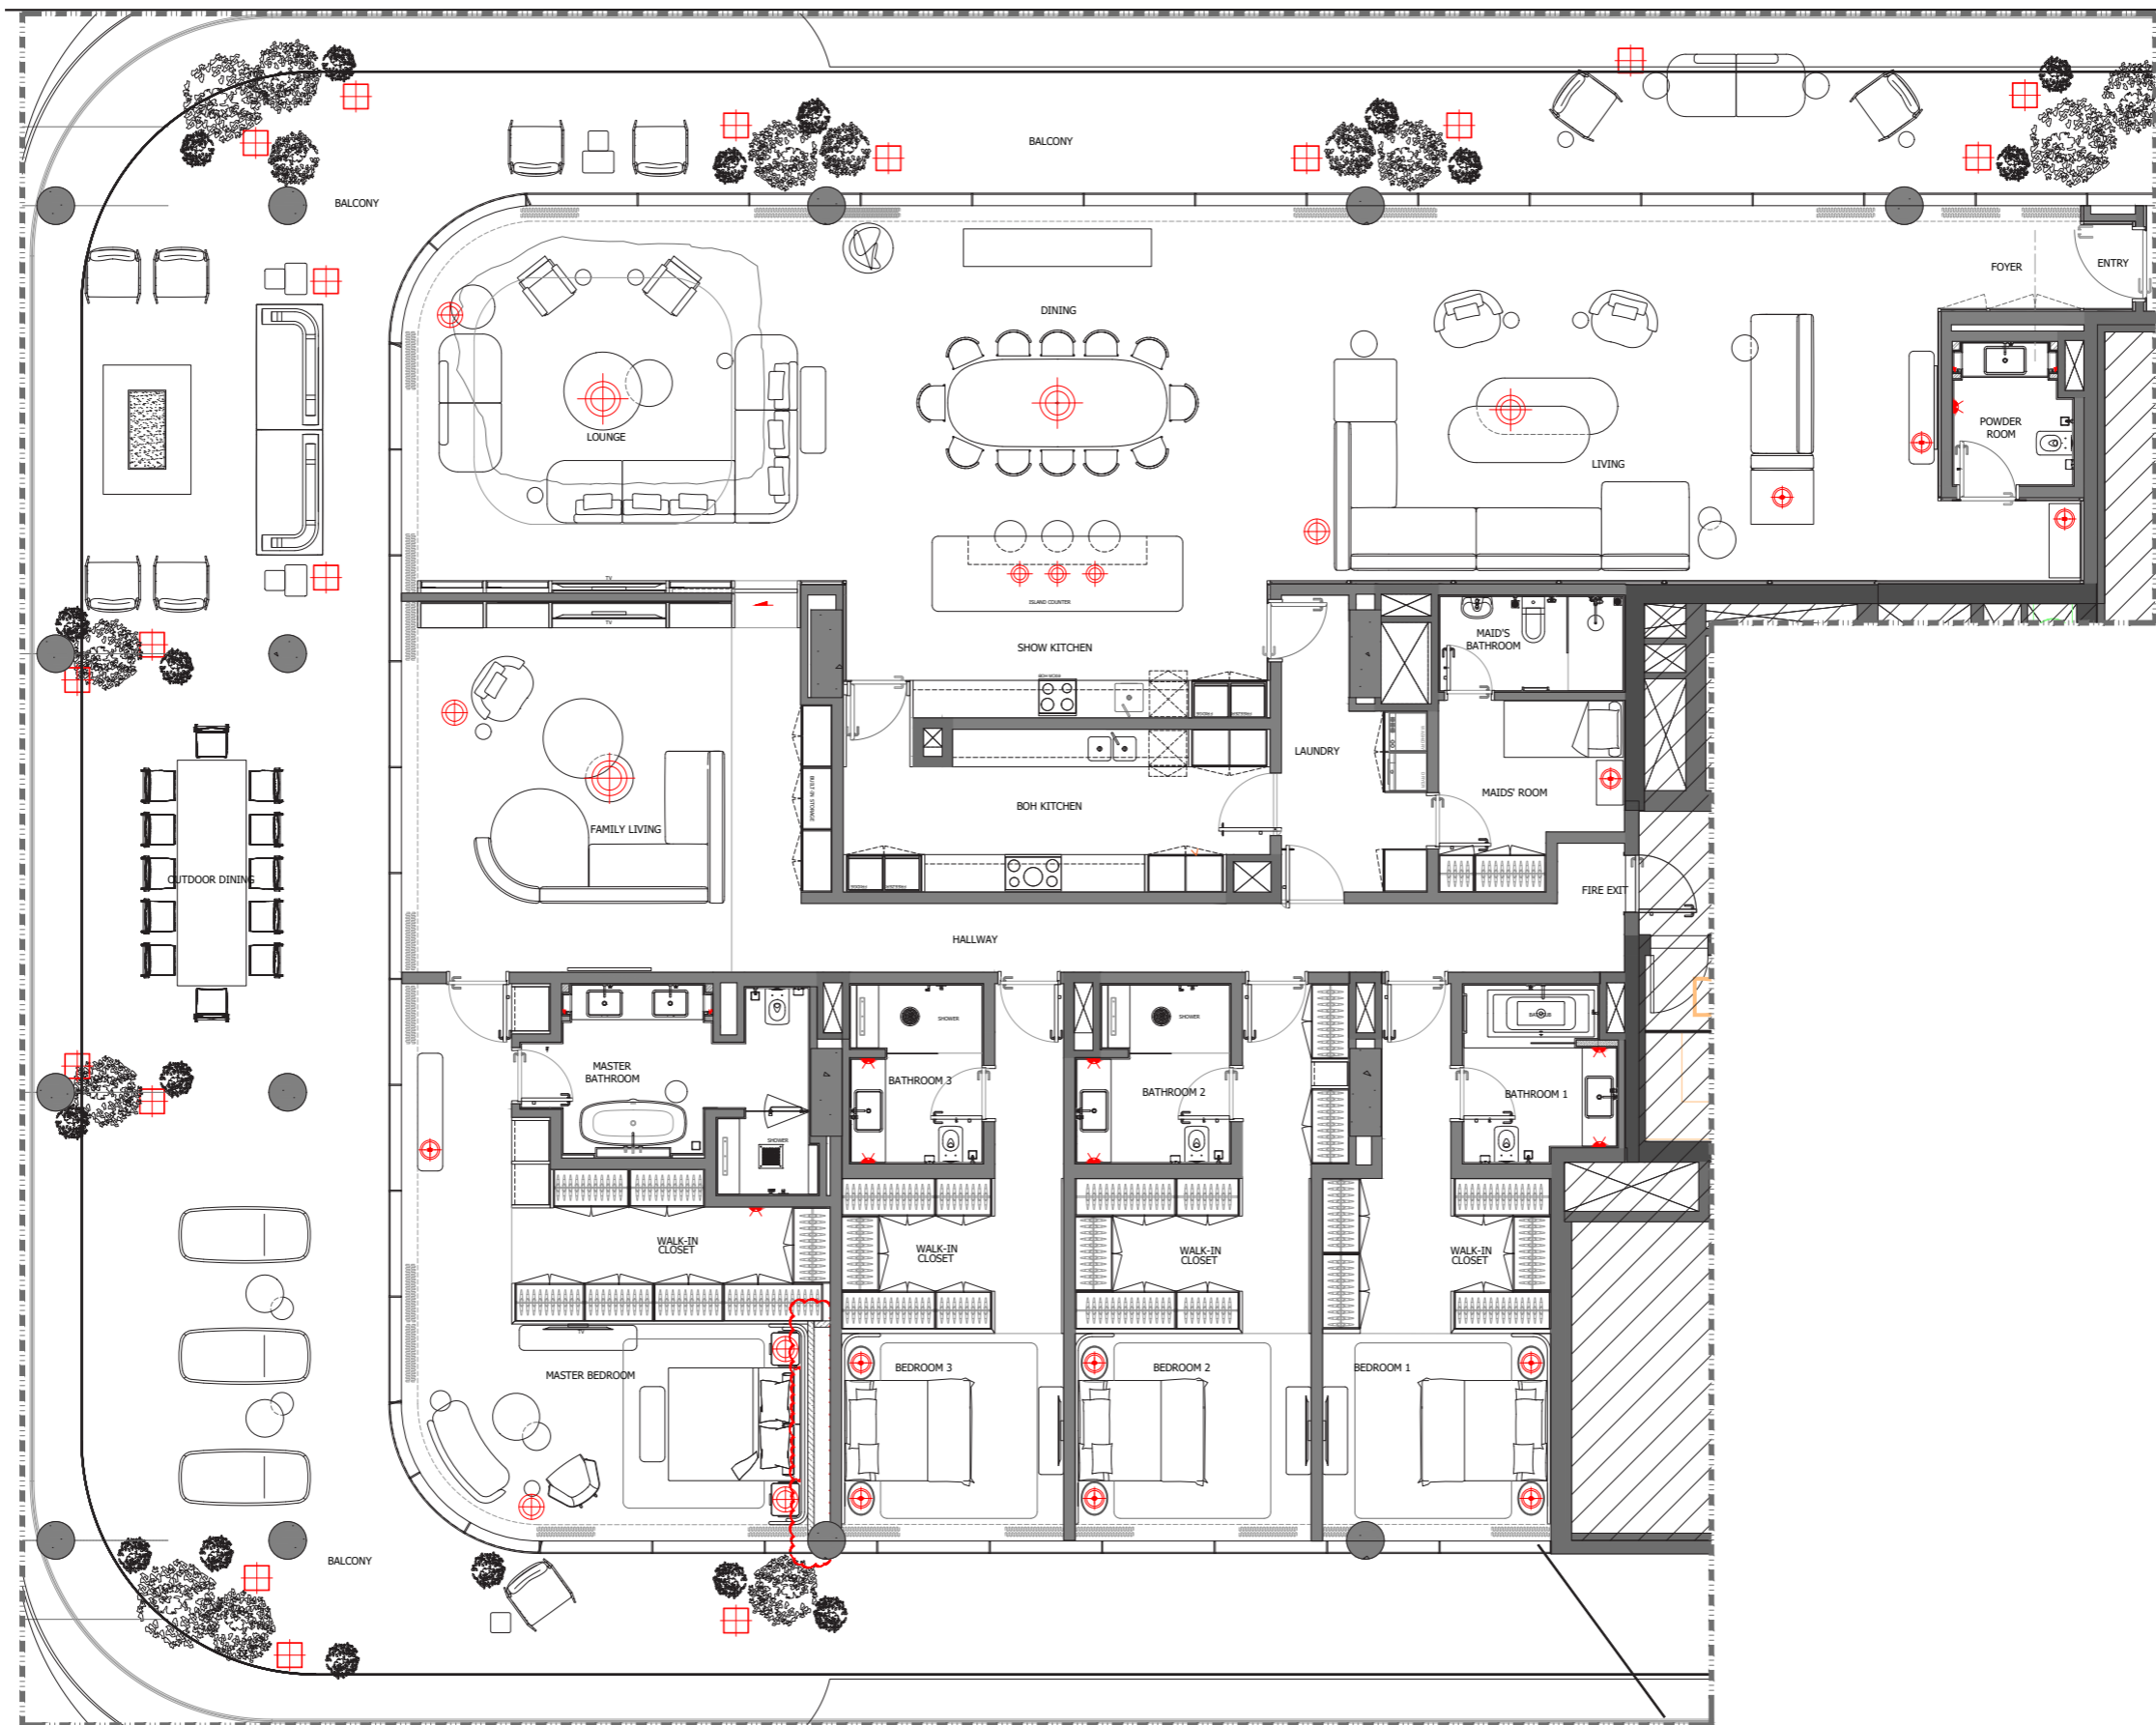

textured light tone laminate

recessed pull handles

Apartments **Living & Dining - Typical 4-Bedroom Unit**

Penthouses

natural oak timber paneling

polished plaster

white travertine

Christopher Delcourt Sofa