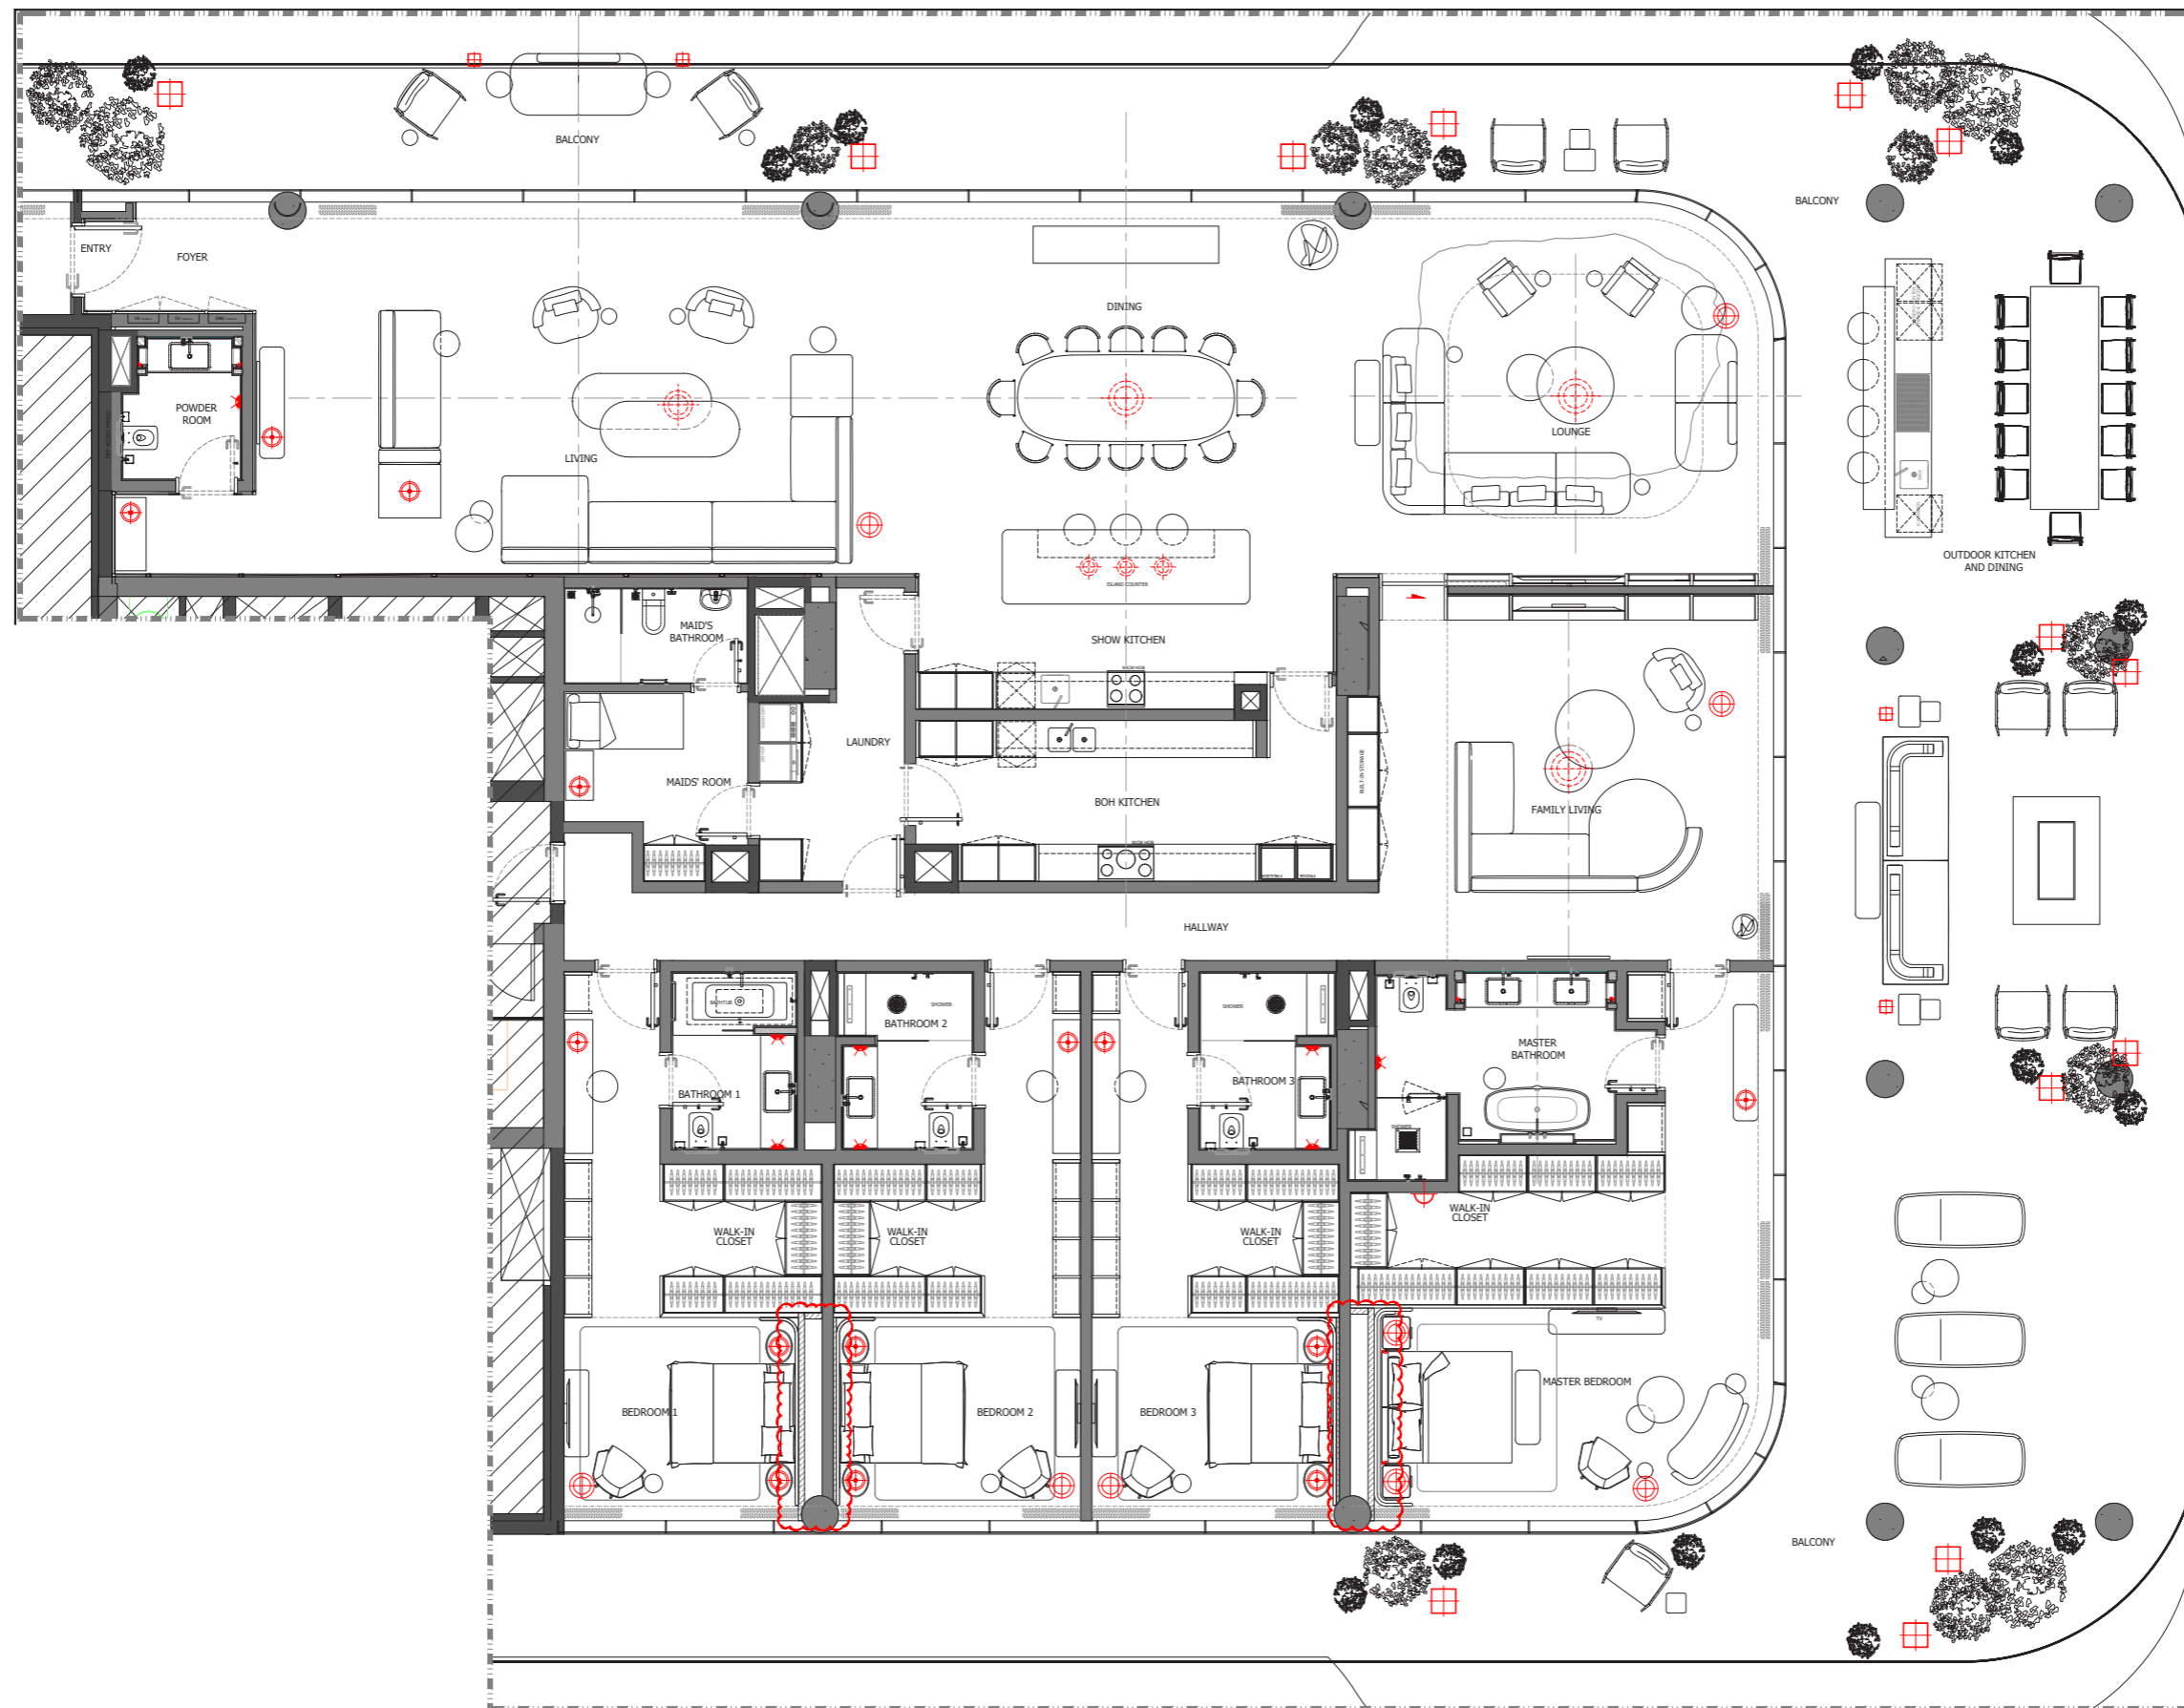

textured light tone laminate

recessed pull handles

Apartments **Living & Dining - Typical 4-Bedroom Unit**

Penthouses

natural oak timber paneling

polished plaster

white travertine

Christopher Delcourt Sofa