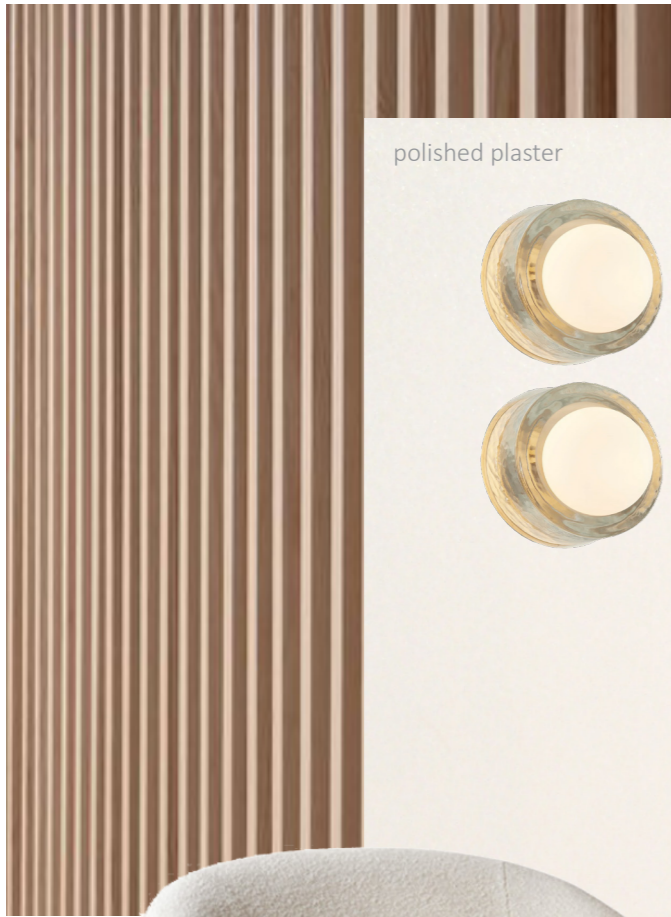

Drinks station Towel Drop

Light Oak Timber Panelling

Gym Floor Finishes

oak ribbed timber paneling

polished plaster

Light Oak Timber Panelling

brushed finish copper

axor mixers