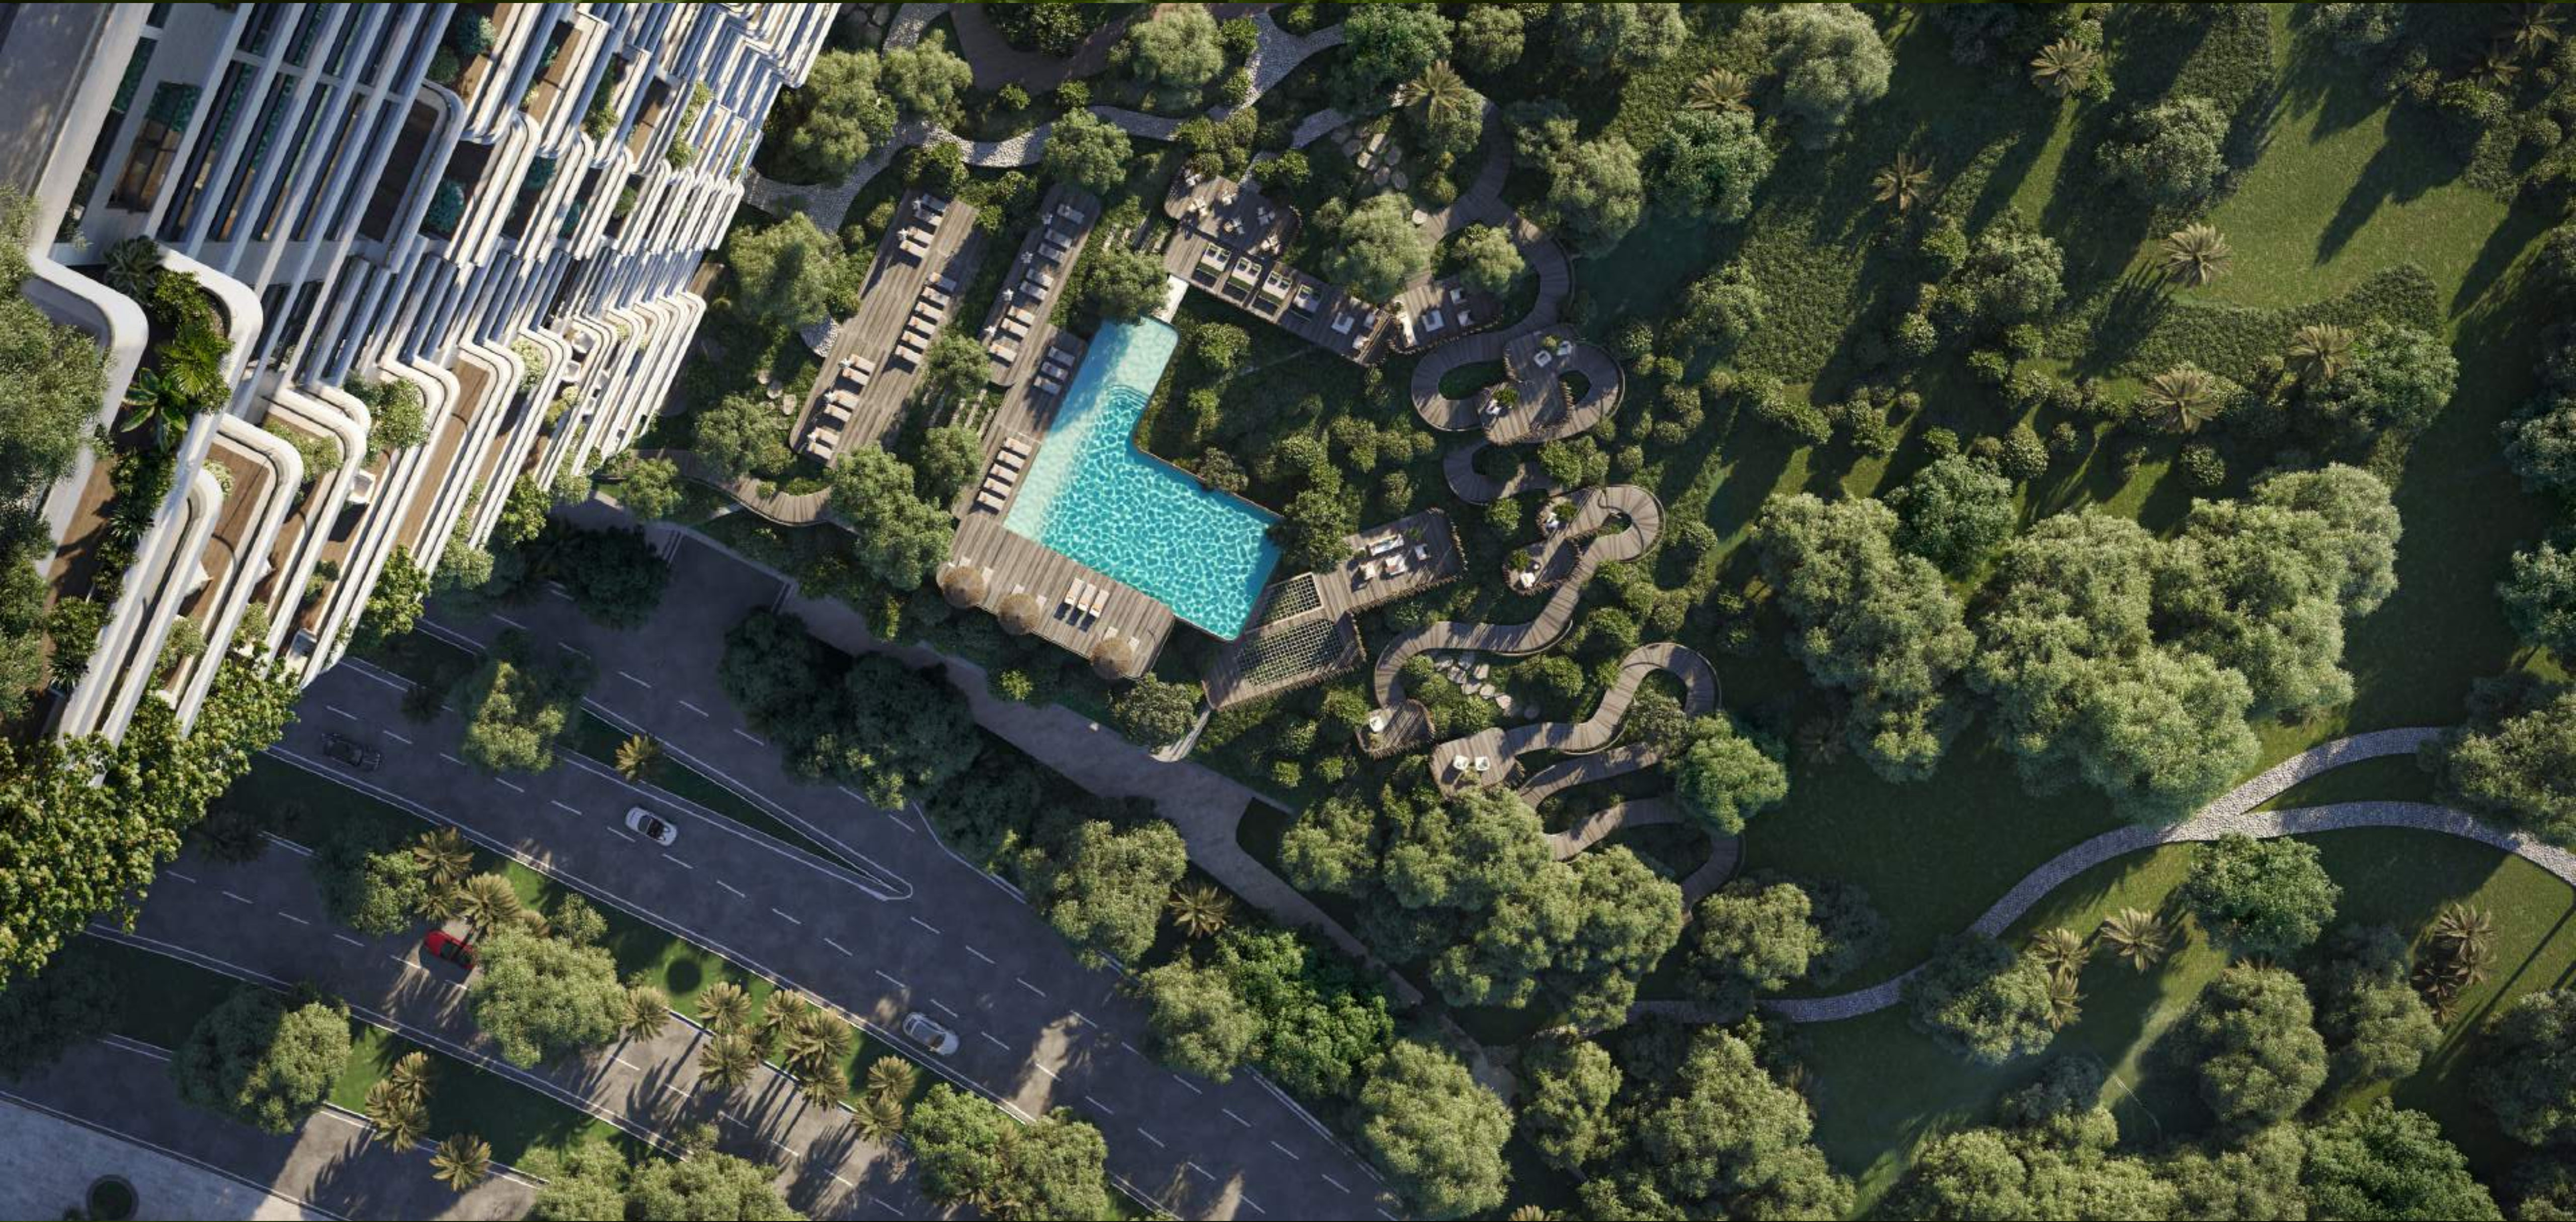

A VISION ROOTED IN NATURE

FOREST

ESCAPE
INTO
NATURE

DISTRICT

Talea is more than just a building, it is a living entity, where nature is not an accessory but an integral part of the architecture.

A man in a white shirt is seen from behind, looking out at the ocean at sunset. The scene is framed by palm trees in the foreground. The sky is a mix of orange and blue, and the ocean is a deep blue. The man's hair is short and dark, and he has a beard. The white shirt is a simple, button-down style. The palm trees are in the foreground, with some leaves in focus and others blurred. The overall mood is serene and contemplative.

The floors of the tower are an extension of the landscape, where greenery climbs up the facades and the building breathes with the surrounding Forest. The structure seems to grow organically, from the podium on several levels up to the green terraces, blending perfectly with the environment.